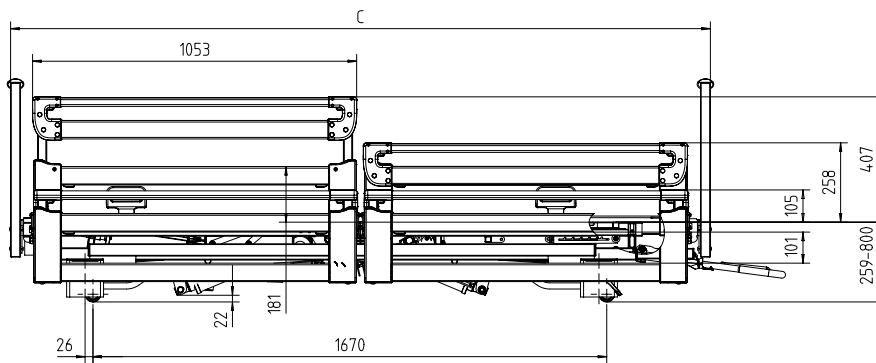

✓	Product	Description	Item number
	Mattress piece for bed extensions, 90 cm wide 	<ul style="list-style-type: none"> • Extends the mattress when the bed extension is in use • Dimensions (W x L x H): 90 x 20 x 14 and 100 x 20 x 14 cm • Colour: White • with PU cover 	209240
	Mattress piece for bed extensions, 100 cm wide	<ul style="list-style-type: none"> • Dimensions (W x L x H): 100 x 20 x 14 cm • Colour: White • with PU cover 	250270

Overall dimensions of the Regia

When fitted with the Primus headboard, the Regia 90 x 200 cm has the following overall dimensions:

Length: 211.1 cm (with bed extension, split safety sides (TSG): 229.1 cm)

Width: 100.9 cm

Height, depending on adjustment: 62.1 – 113.2 cm

Ground clearance for lifting equipment: 14.5 cm

The dimensions for all headboard models can be taken from the following drawings (approximate dimensions in mm):