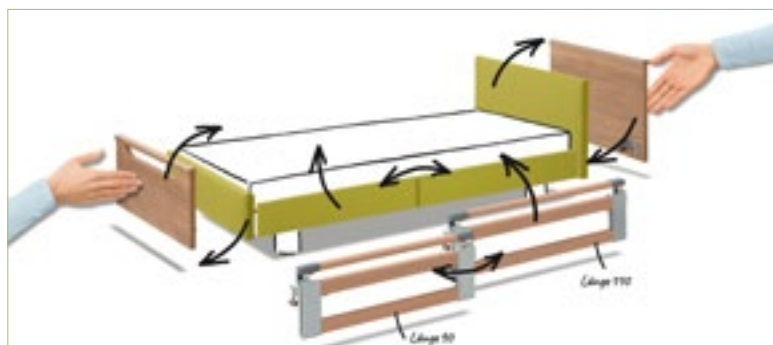

✓	Product	Description	Item number
	Regia care bed 90 x 200 cm	Mattress base and chassis <ul style="list-style-type: none"> • 4-section mattress base with metal slats • Height adjustment range of 26 - 80 cm • Central braking system and homelike castor covers 	ZLFB000
	Regia care bed 100 x 200 cm	Mattress base width of 100 cm for extra comfort	ZLFB002
	Regia movo care bed 90 cm	<ul style="list-style-type: none"> • 100-mm double castors for easy manoeuvring • Directional castor facilitates steering of the bed 	MVS_003
	Regia movo care bed 100 cm	<ul style="list-style-type: none"> • Height adjustment range of 28 - 83 cm 	MVS_003
<p>The comfort mattress base and bed extension can be selected in Section 5 “Accessories and optional equipment”. You can find the dimensions of the bed in the appendix of this brochure.</p>			

The Regia is supplied with the patented Easy Switch system for all attachments.

Head and footboards, split safety sides and side panels can be quickly and easily fitted without using any tools. They are attached with easy-to-operate fasteners.