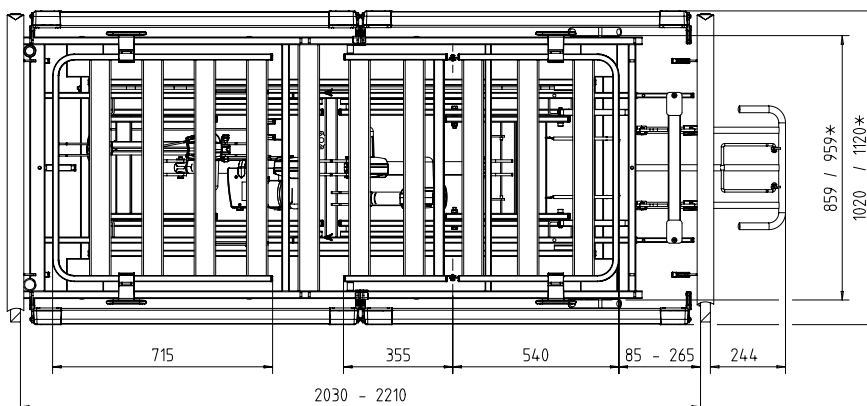

Burmeier GmbH & Co. KG
Industriestraße 53
32120 Hiddenhausen
Phone +49 (0) 5223 9769 - 0
Fax +49 (0) 5223 9769 - 090
info@burmeier.com
www.burmeier.com

A Stieglmeyer-Group company