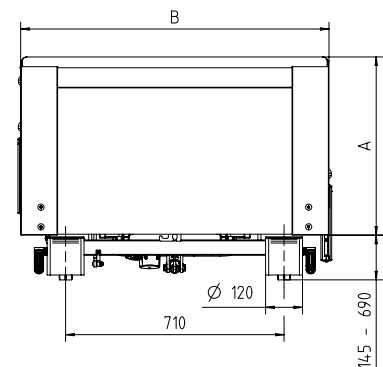

6. Mattresses and mattress pieces

✓	Product	Description	Item number
Mattress Sky-fit			
		90 cm x 200 cm x 14 cm	283924
		100 cm x 200 cm x 14 cm	283925
Mattress Comfort-fit			
		90 cm x 200 cm x 14 cm	283922
		100 cm x 200 cm x 14 cm	283923
Mattress Basic-fit			
		90 cm x 200 cm x 12 cm	261477
		90 cm x 220 cm x 12 cm	261484
		100 cm x 200 cm x 12 cm	261486
		100 cm x 220 cm x 12 cm	261487

✓	Product	Description	Item number
	Mattress piece for bed extensions, 90 cm wide 	<ul style="list-style-type: none"> • Extends the mattress when the bed extension is in use • Dimensions (W x L x H): 90 x 20 x 14 and 100 x 20 x 14 cm • Colour: White • with PU cover 	209240
	Mattress piece for bed extensions, 100 cm wide	<ul style="list-style-type: none"> • Dimensions (W x L x H): 100 x 20 x 14 cm • Colour: White • with PU cover 	250270

Overall dimensions of the Regia

When fitted with the Primus headboard, the Regia 90 x 200 cm has the following overall dimensions:

Length: 211.1 cm (with bed extension, split safety sides (TSG): 229.1 cm)

Width: 100.9 cm

Height, depending on adjustment: 62.1 – 113.2 cm

Ground clearance for lifting equipment: 14.5 cm

The dimensions for all headboard models can be taken from the following drawings (approximate dimensions in mm):